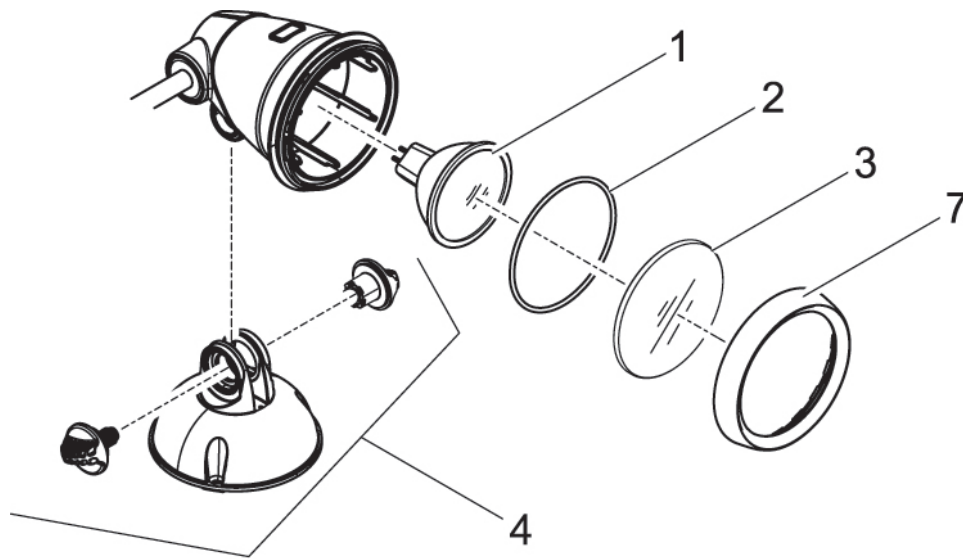

Produkt

50527 LunAqua Classic LED Set 1

50530 LunAqua Classic LED Set 3

Pos.	Produkt	Artikelnr.	Ersatzteil	Endverbraucherpreis / €
1	LunAqua Classic LED Set 1 & 3	42652	Leuchtmittel LED MR-16 12V/ 1W GU5,3 SMD	–
2	LunAqua Classic LED Set 1 & 3	27267	O-Ring SI 61 x 2 SH70 A schwarz	0,99
3	LunAqua Classic LED Set 1 & 3	27259	Glasscheibe klar LunAqua 3	5,99
4	LunAqua Classic LED Set 1 & 3	35649	BG Standfuß Luminis / LunAqua Classic	8,99
5	LunAqua Classic LED Set 1 & 3	15118	Trafo 6 VA 2 m H05RN-F 2x0,75mm <sup>2</sup>	19,99
6	LunAqua Classic LED Set 1 & 3	15117	Adapter male H05RN-F2x0,75/female 3x2,35	7,99
7	LunAqua Classic LED Set 1 & 3	27073	Überwurfmutter LunAqua 3 / Classic LED	3,99