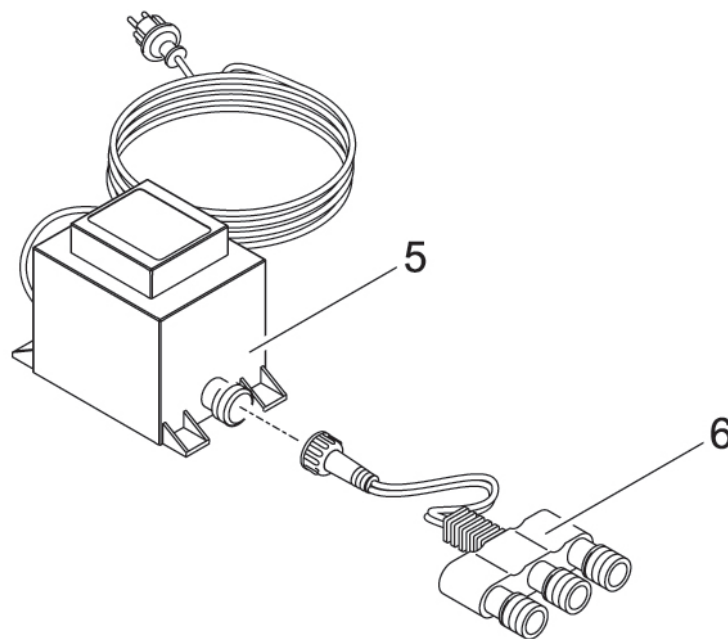

Produkt

50527 LunAqua Classic LED Set 1

50530 LunAqua Classic LED Set 3

Pos.	Produkt	Artikelnr.	Ersatzteil	Endverbraucherpreis / €
1	LunAqua Classic LED Set 1 & 3	42652	Leuchtmittel LED MR-16 12V/ 1W GU5,3 SMD	–
2	LunAqua Classic LED Set 1 & 3	27267	O-Ring SI 61 x 2 SH70 A schwarz	0,99
3	LunAqua Classic LED Set 1 & 3	27259	Glasscheibe klar LunAqua 3	5,99
4	LunAqua Classic LED Set 1 & 3	35649	BG Standfuß Luminis / LunAqua Classic	8,99
5	LunAqua Classic LED Set 1 & 3	15118	Trafo 6 VA 2 m H05RN-F 2x0,75mm <sup>2</sup>	19,99
6	LunAqua Classic LED Set 1 & 3	15117	Adapter male H05RN-F2x0,75/female 3x2,35	7,99
7	LunAqua Classic LED Set 1 & 3	27073	Überwurfmutter LunAqua 3 / Classic LED	3,99