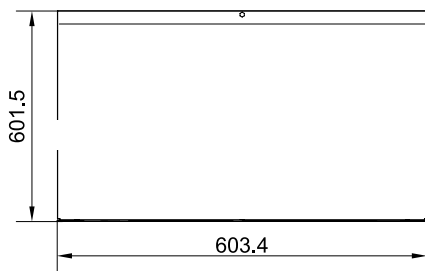

Waterfall Set 60 Solo

kg 15.00 kg