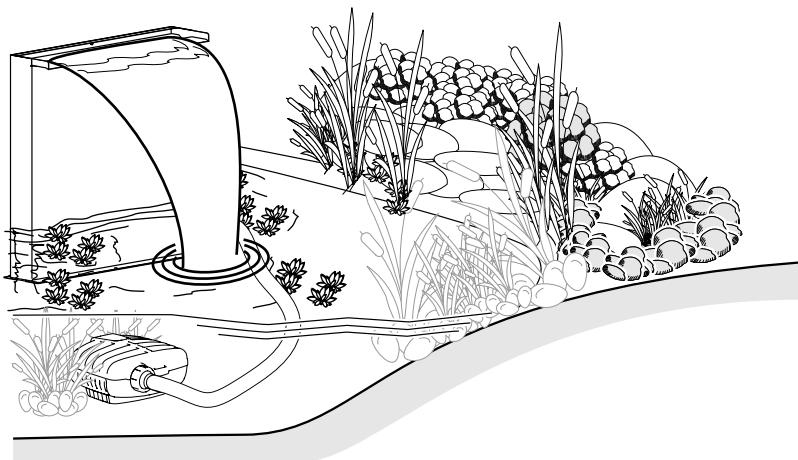

# Waterfall 30 Set

kg 8.50 kg

15737

# Waterfall Set 60 Solo

**kg** 15.00 kg

4x

15737