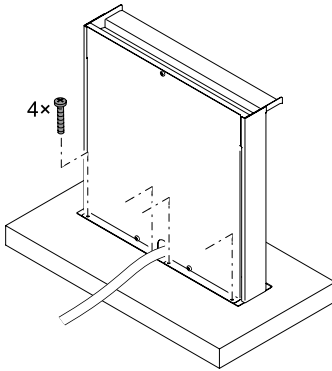

# Waterfall Set 60 Solo

**kg** 15.00 kg

4x

15737