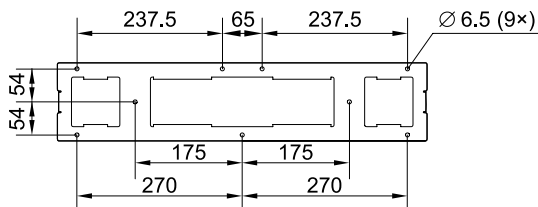

Waterfall Set 60 Solo

kg 15.00 kg