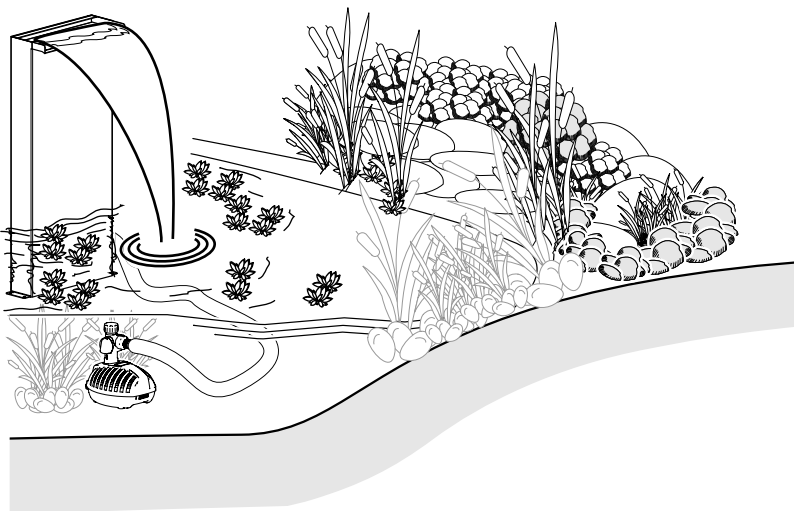

Waterfall 30 Set