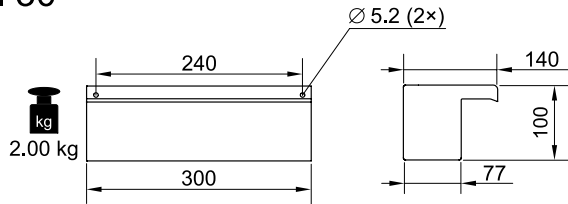

Waterfall 30