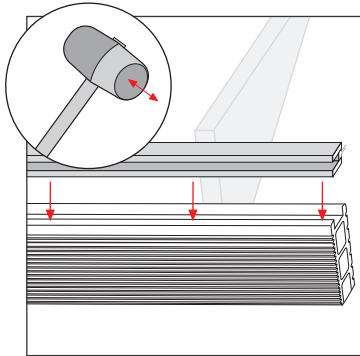

Screws
Data Sheet

Technical
Data Sheet

Installation
Additional
Information

TOOLS

LOW
MAINTENANCE

SPLINTER FREE
& WARM TO TOUCH

min. 25 mm

5 mm

4x40 mm

3.9x32 mm

DURABLE &
UV RESISTANT

HIGH FRICTION
SURFACE

HARD
WEARING

HELPING THE
ENVIRONMENT
>50%

oval

EASY TO WORK
QUICK TO INSTALL

GROUND

A

T-CLIP

Scr

**B**

ALU RAIL

Scr

FINISHING RAIL STEP

FINISHING COVER STRIP

STAIRS

Scr

RUBBER STRIP