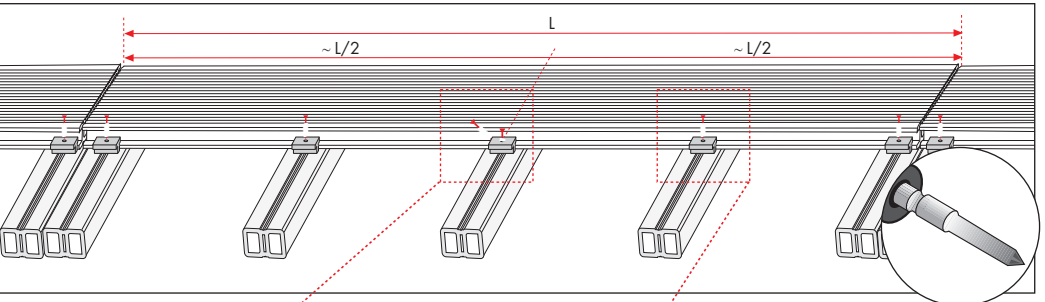

Screws
Data Sheet

Technical
Data Sheet

Installation
Additional
Information

TOOLS

LOW
MAINTENANCE

SPLINTER FREE
& WARM TO TOUCH

min. 25 mm

5 mm

GROUND

A

T-CLIP

Scr

**B**

ALU RAIL

Scr

FINISHING RAIL STEP