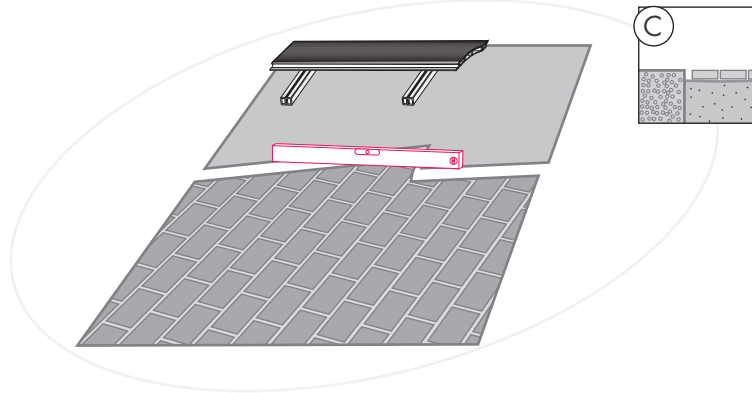

Screws
Data Sheet

Technical
Data Sheet

Installation
Additional
Information

TOOLS

LOW
MAINTENANCE

SPLINTER FREE
& WARM TO TOUCH

min. 25 mm

5 mm

4x40 mm

3.9x32 mm

DURABLE &
UV RESISTANT

HIGH FRICTION
SURFACE

HARD
WEARING

HELPING THE
ENVIRONMENT
>50%

oval

EASY TO WORK
QUICK TO INSTALL

GROUND

A

T-CLIP

Scr

**B**

ALU RAIL

Scr

FINISHING RAIL STEP