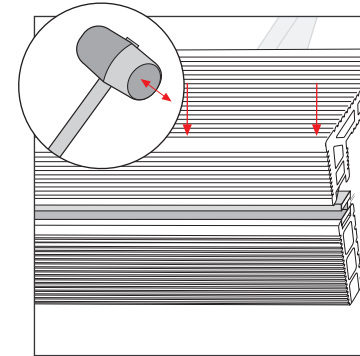

Screws
Data Sheet

Technical
Data Sheet

Installation
Additional
Information

TOOLS

LOW
MAINTENANCE

SPLINTER FREE
& WARM TO TOUCH

min. 25 mm

5 mm

4x40 mm

3.9x32 mm

DURABLE &
UV RESISTANT

HIGH FRICTION
SURFACE

HARD
WEARING

HELPING THE
ENVIRONMENT
>50%

oval

EASY TO WORK
QUICK TO INSTALL

GROUND

A

T-CLIP

Scr

**B**

ALU RAIL

Scr

FINISHING RAIL STEP

FINISHING COVER STRIP

STAIRS

Scr

RUBBER STRIP