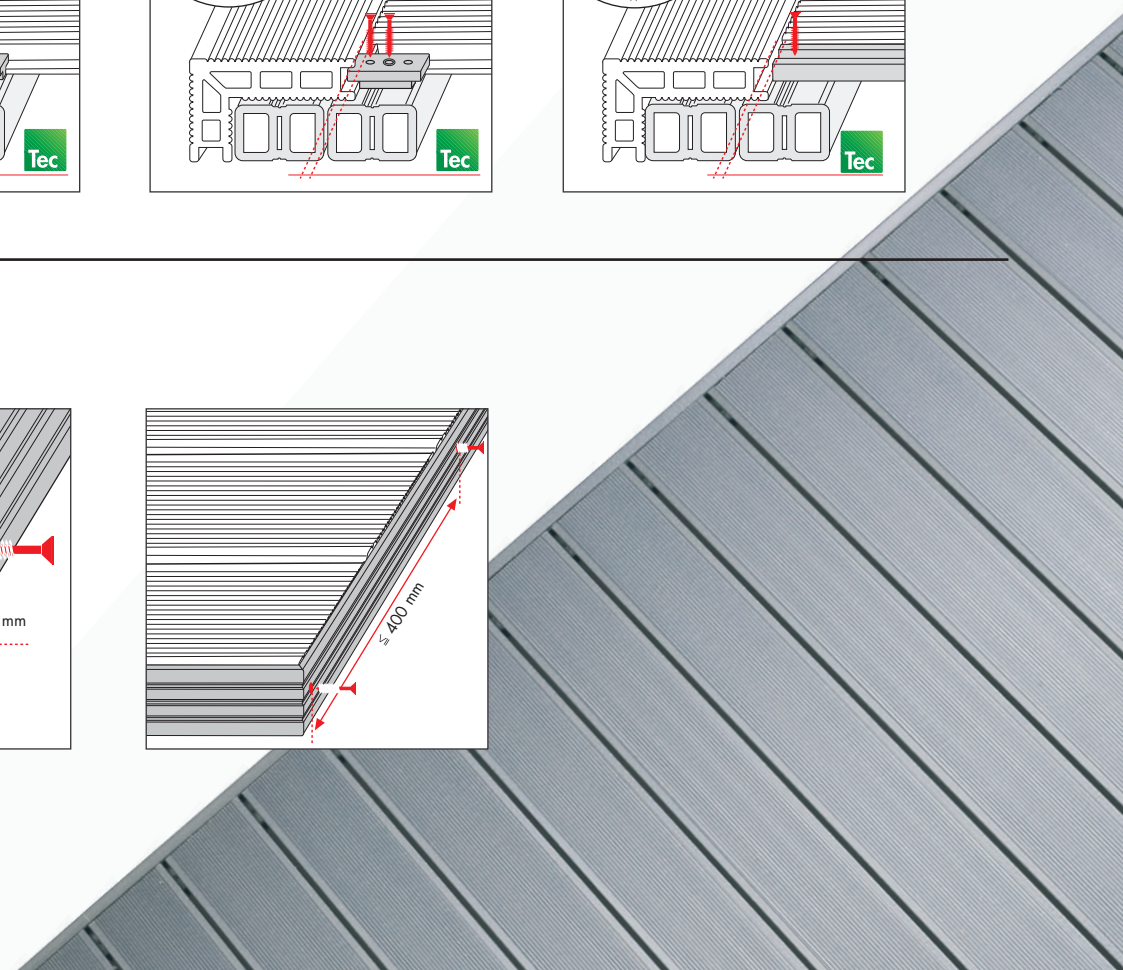

4x40 mm

3.9x32 mm

DURABLE &
UV RESISTANT

HIGH FRICTION
SURFACE

HARD
WEARING

HELPING THE
ENVIRONMENT
>50%

oval

EASY TO WORK
QUICK TO INSTALL

GROUND

A

T-CLIP

Scr

**B**

ALU RAIL

Scr

FINISHING RAIL STEP

FINISHING COVER STRIP

STAIRS

Scr

RUBBER STRIP