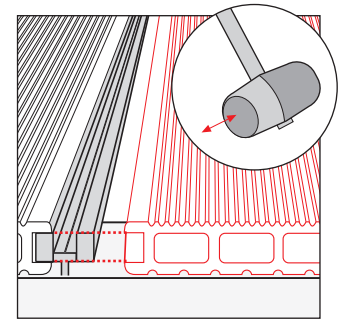

Screws
Data Sheet

Technical
Data Sheet

Installation
Additional
Information

TOOLS

LOW
MAINTENANCE

SPLINTER FREE
& WARM TO TOUCH

min. 25 mm

5 mm

4x40 mm

3.9x32 mm

DURABLE &
UV RESISTANT

HIGH FRICTION
SURFACE

HARD
WEARING

HELPING THE
ENVIRONMENT
>50%

oval

EASY TO WORK
QUICK TO INSTALL

GROUND

A

T-CLIP

Scr

**B**

ALU RAIL

Scr

FINISHING RAIL STEP

FINISHING COVER STRIP

STAIRS

Scr

RUBBER STRIP