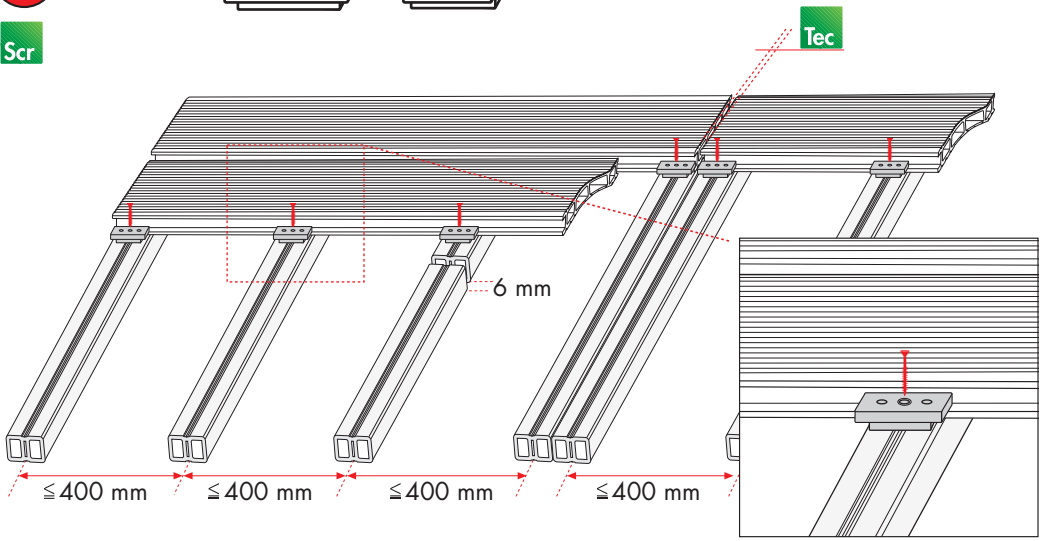

4x40 mm

3.9x32 mm

DURABLE &
UV RESISTANT

HIGH FRICTION
SURFACE

HARD
WEARING

HELPING THE
ENVIRONMENT
>50%

oval

EASY TO WORK
QUICK TO INSTALL

GROUND

A

T-CLIP

Scr

**B**

ALU RAIL

Scr

FINISHING RAIL STEP