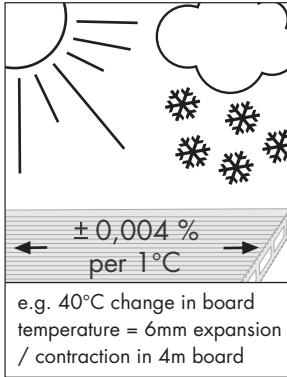

THERMAL EXPANSION

Tec