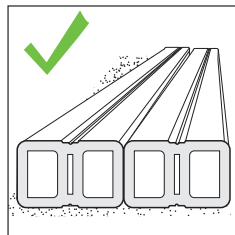

Screws
Data Sheet

Technical
Data Sheet

Installation
Additional
Information

TOOLS

LOW
MAINTENANCE

SPLINTER FREE
& WARM TO TOUCH

min. 25 mm

5 mm

4x40 mm

3.9x32 mm

DURABLE &
UV RESISTANT

HIGH FRICTION
SURFACE

HARD
WEARING

HELPING THE
ENVIRONMENT
>50%

oval

EASY TO WORK
QUICK TO INSTALL

GROUND

A

T-CLIP

Scr

**B**

ALU RAIL

Scr

FINISHING RAIL STEP