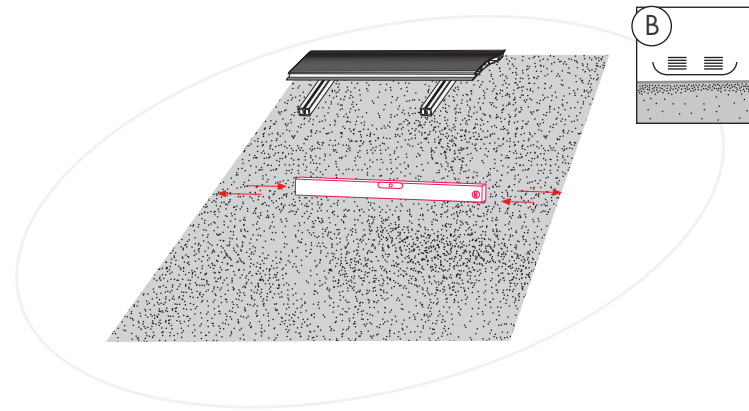

Screws
Data Sheet

Technical
Data Sheet

Installation
Additional
Information

TOOLS

LOW
MAINTENANCE

SPLINTER FREE
& WARM TO TOUCH

min. 25 mm

5 mm

4x40 mm

3.9x32 mm

DURABLE &
UV RESISTANT

HIGH FRICTION
SURFACE

HARD
WEARING

HELPING THE
ENVIRONMENT
>50%

oval

EASY TO WORK
QUICK TO INSTALL

GROUND

A

T-CLIP

Scr

**B**

ALU RAIL

Scr

FINISHING RAIL STEP