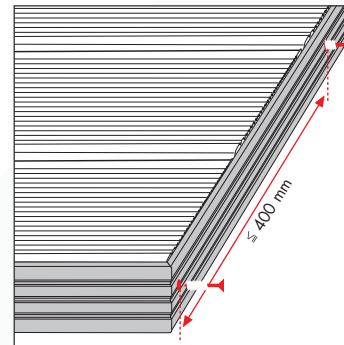

FINISHING COVER STRIP