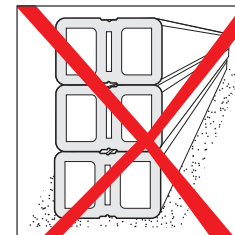

4x40 mm

3.9x32 mm

DURABLE &
UV RESISTANT

HIGH FRICTION
SURFACE

HARD
WEARING

HELPING THE
ENVIRONMENT
>50%

oval

EASY TO WORK
QUICK TO INSTALL

GROUND

A

T-CLIP

Scr

**B**

ALU RAIL

Scr

FINISHING RAIL STEP