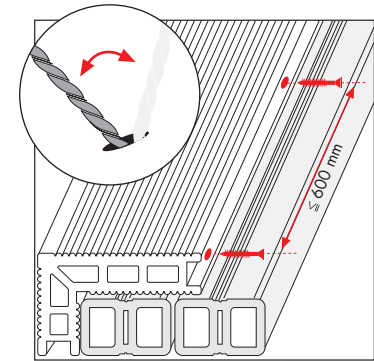

4x40 mm

3.9x32 mm

DURABLE &
UV RESISTANT

HIGH FRICTION
SURFACE

HARD
WEARING

HELPING THE
ENVIRONMENT
>50%

oval

EASY TO WORK
QUICK TO INSTALL

GROUND

A

T-CLIP

Scr

**B**

ALU RAIL

Scr

FINISHING RAIL STEP

FINISHING COVER STRIP

STAIRS

Scr

RUBBER STRIP