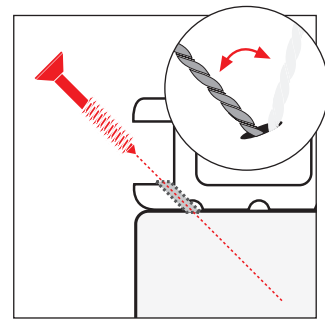

Screws
Data Sheet

Technical
Data Sheet

Installation
Additional
Information

TOOLS

LOW
MAINTENANCE

SPLINTER FREE
& WARM TO TOUCH

min. 25 mm

5 mm

GROUND

A

T-CLIP

Scr

**B**

ALU RAIL

Scr

FINISHING RAIL STEP