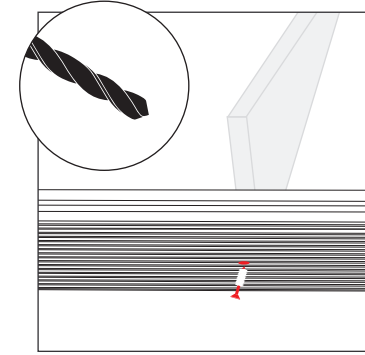

Screws
Data Sheet

Technical
Data Sheet

Installation
Additional
Information

TOOLS

LOW
MAINTENANCE

SPLINTER FREE
& WARM TO TOUCH

min. 25 mm

5 mm

4x40 mm

3.9x32 mm

DURABLE &
UV RESISTANT

HIGH FRICTION
SURFACE

HARD
WEARING

HELPING THE
ENVIRONMENT
>50%

oval

EASY TO WORK
QUICK TO INSTALL

GROUND

A

T-CLIP

Scr

**B**

ALU RAIL

Scr

FINISHING RAIL STEP

FINISHING COVER STRIP

STAIRS

Scr

RUBBER STRIP