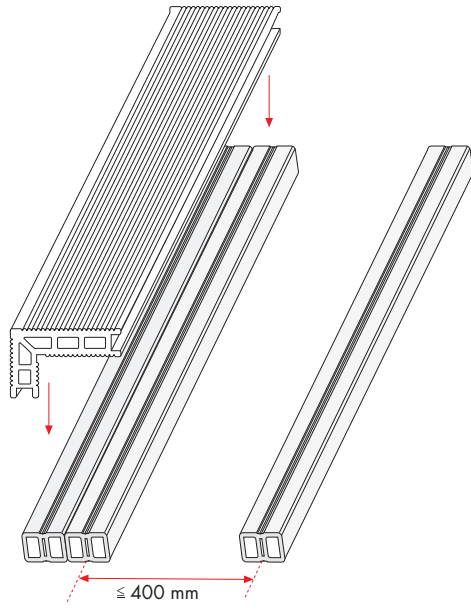

Screws
Data Sheet

Technical
Data Sheet

Installation
Additional
Information

TOOLS

LOW
MAINTENANCE

SPLINTER FREE
& WARM TO TOUCH

min. 25 mm

5 mm

4x40 mm

3.9x32 mm

DURABLE &
UV RESISTANT

HIGH FRICTION
SURFACE

HARD
WEARING

HELPING THE
ENVIRONMENT
>50%

oval

EASY TO WORK
QUICK TO INSTALL

GROUND

A

T-CLIP

Scr

**B**

ALU RAIL

Scr

FINISHING RAIL STEP

FINISHING COVER STRIP

STAIRS

Scr

RUBBER STRIP