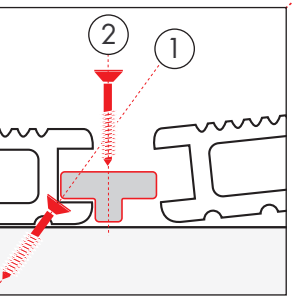

Screws
Data Sheet

Technical
Data Sheet

Installation
Additional
Information

TOOLS

LOW
MAINTENANCE

SPLINTER FREE
& WARM TO TOUCH

min. 25 mm

5 mm

4x40 mm

3.9x32 mm

DURABLE &
UV RESISTANT

HIGH FRICTION
SURFACE

HARD
WEARING

HELPING THE
ENVIRONMENT
>50%

oval

EASY TO WORK
QUICK TO INSTALL

GROUND

A

T-CLIP

Scr

**B**

ALU RAIL

Scr

FINISHING RAIL STEP

FINISHING COVER STRIP

STAIRS

Scr

RUBBER STRIP