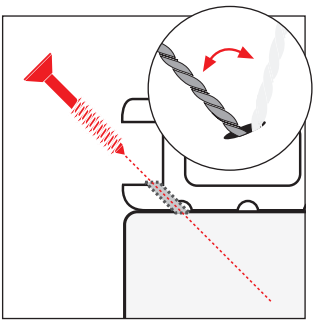

Screws
Data Sheet

Technical
Data Sheet

Installation
Additional
Information

TOOLS

LOW
MAINTENANCE

SPLINTER FREE
& WARM TO TOUCH

min. 25 mm

5 mm

GROUND

A

T-CLIP

Scr

**B**

ALU RAIL

Scr

FINISHING RAIL STEP