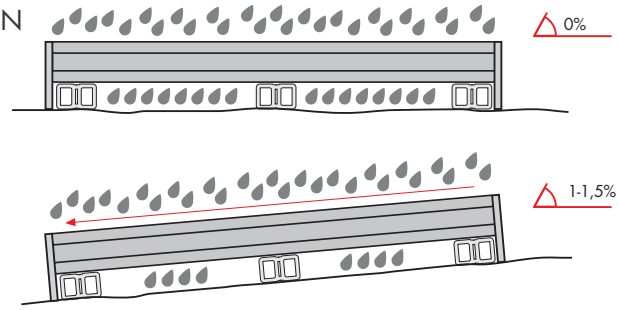

UPM ProFi[®] Deck

Installation Instructions/Verlegeanleitung/Instructions de montage/Installatie-instructies

THERMAL EXPANSION

Tec

INCLINATION

ADDITIONAL INFORMATION

www.upmprofi.com
www.upmprofi.de
www.upmprofi.dk
www.upmprofi.fi
www.upmprofi.fr
www.upmprofi.es
www.upmprofi.it
www.upmprofi.nl
www.upmprofi.no
www.upmprofi.se

Screws
Data Sheet

Technical
Data Sheet

Installation
Additional
Information

TOOLS

LOW
MAINTENANCE

SPLINTER FREE
& WARM TO TOUCH

min. 25 mm

5 mm

4x40 mm

3.9x32 mm

DURABLE &
UV RESISTANT

HIGH FRICTION
SURFACE

HARD
WEARING

HELPING THE
ENVIRONMENT
>50%

oval

EASY TO WORK
QUICK TO INSTALL