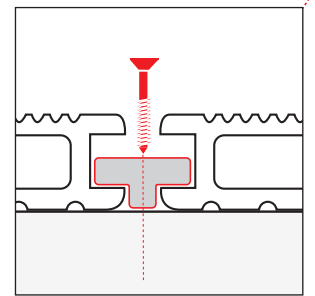

Screws
Data Sheet

Technical
Data Sheet

Installation
Additional
Information

TOOLS

LOW
MAINTENANCE

SPLINTER FREE
& WARM TO TOUCH

min. 25 mm

5 mm

GROUND

A

T-CLIP

Scr

**B**

ALU RAIL

Scr

FINISHING RAIL STEP