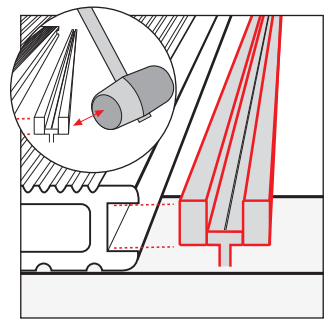

Screws
Data Sheet

Technical
Data Sheet

Installation
Additional
Information

TOOLS

LOW
MAINTENANCE

SPLINTER FREE
& WARM TO TOUCH

min. 25 mm

5 mm

4x40 mm

3.9x32 mm

DURABLE &
UV RESISTANT

HIGH FRICTION
SURFACE

HARD
WEARING

HELPING THE
ENVIRONMENT
>50%

oval

EASY TO WORK
QUICK TO INSTALL

GROUND

A

T-CLIP

Scr

**B**

ALU RAIL

Scr

FINISHING RAIL STEP

FINISHING COVER STRIP

STAIRS

Scr

RUBBER STRIP