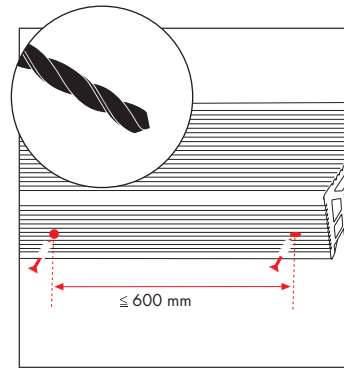

Screws
Data Sheet

Technical
Data Sheet

Installation
Additional
Information

TOOLS

LOW
MAINTENANCE

SPLINTER FREE
& WARM TO TOUCH

min. 25 mm

5 mm

4x40 mm

3.9x32 mm

DURABLE &
UV RESISTANT

HIGH FRICTION
SURFACE

HARD
WEARING

HELPING THE
ENVIRONMENT
>50%

oval

EASY TO WORK
QUICK TO INSTALL

GROUND

A

T-CLIP

Scr

**B**

ALU RAIL

Scr

FINISHING RAIL STEP

FINISHING COVER STRIP

STAIRS

Scr

RUBBER STRIP