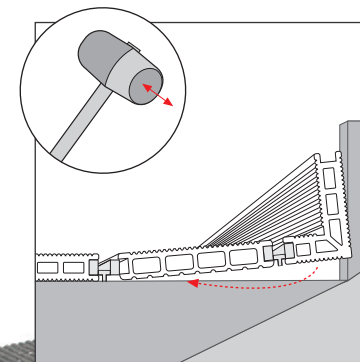

4x40 mm

3.9x32 mm

DURABLE &
UV RESISTANT

HIGH FRICTION
SURFACE

HARD
WEARING

HELPING THE
ENVIRONMENT
>50%

oval

EASY TO WORK
QUICK TO INSTALL

GROUND

A

T-CLIP

Scr

**B**

ALU RAIL

Scr

FINISHING RAIL STEP

FINISHING COVER STRIP

STAIRS

Scr

RUBBER STRIP