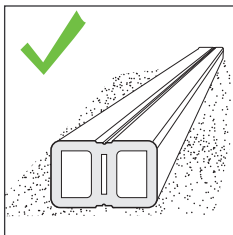

Screws
Data Sheet

Technical
Data Sheet

Installation
Additional
Information

TOOLS

LOW
MAINTENANCE

SPLINTER FREE
& WARM TO TOUCH

min. 25 mm

5 mm

4x40 mm

3.9x32 mm

DURABLE &
UV RESISTANT

HIGH FRICTION
SURFACE

HARD
WEARING

HELPING THE
ENVIRONMENT
>50%

oval

EASY TO WORK
QUICK TO INSTALL

GROUND

A

T-CLIP

Scr

**B**

ALU RAIL

Scr

FINISHING RAIL STEP