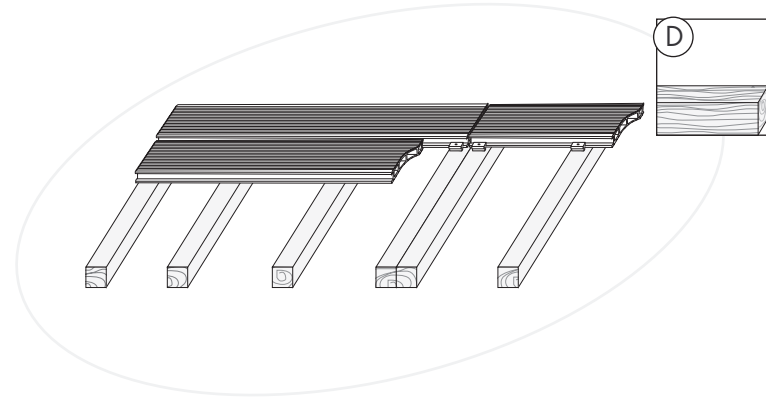

Screws
Data Sheet

Technical
Data Sheet

Installation
Additional
Information

TOOLS

LOW
MAINTENANCE

SPLINTER FREE
& WARM TO TOUCH

min. 25 mm

5 mm

4x40 mm

3.9x32 mm

DURABLE &
UV RESISTANT

HIGH FRICTION
SURFACE

HARD
WEARING

HELPING THE
ENVIRONMENT
>50%

oval

EASY TO WORK
QUICK TO INSTALL

GROUND

A

T-CLIP

Scr

**B**

ALU RAIL

Scr

FINISHING RAIL STEP