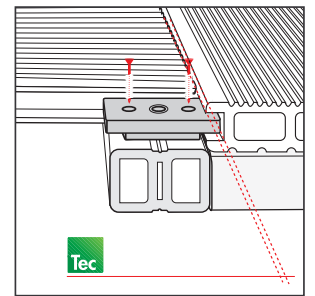

4x40 mm

3.9x32 mm

DURABLE &
UV RESISTANT

HIGH FRICTION
SURFACE

HARD
WEARING

HELPING THE
ENVIRONMENT
>50%

oval

EASY TO WORK
QUICK TO INSTALL

GROUND

A

T-CLIP

Scr

**B**

ALU RAIL

Scr

FINISHING RAIL STEP