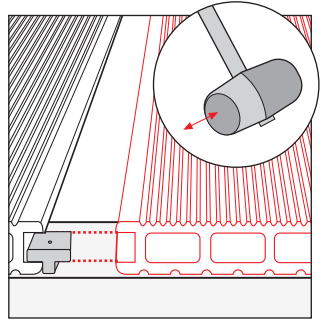

4x40 mm

3.9x32 mm

DURABLE &
UV RESISTANT

HIGH FRICTION
SURFACE

HARD
WEARING

HELPING THE
ENVIRONMENT
>50%

oval

EASY TO WORK
QUICK TO INSTALL

GROUND

A

T-CLIP

Scr

**B**

ALU RAIL

Scr

FINISHING RAIL STEP

FINISHING COVER STRIP

STAIRS

Scr

RUBBER STRIP