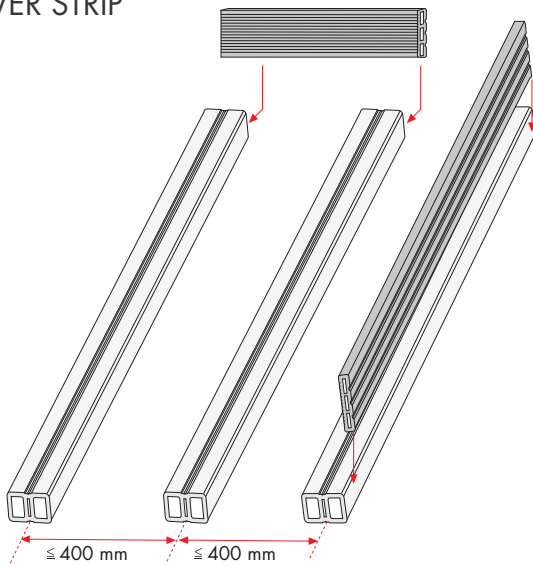

Screws
Data Sheet

Technical
Data Sheet

Installation
Additional
Information

TOOLS

LOW
MAINTENANCE

SPLINTER FREE
& WARM TO TOUCH

min. 25 mm

5 mm

4x40 mm

3.9x32 mm

DURABLE &
UV RESISTANT

HIGH FRICTION
SURFACE

HARD
WEARING

HELPING THE
ENVIRONMENT
>50%

oval

EASY TO WORK
QUICK TO INSTALL

GROUND

A

T-CLIP

Scr

**B**

ALU RAIL

Scr

FINISHING RAIL STEP

FINISHING COVER STRIP

STAIRS

Scr

RUBBER STRIP