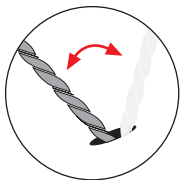

Screws
Data Sheet

Technical
Data Sheet

Installation
Additional
Information

TOOLS

LOW
MAINTENANCE

SPLINTER FREE
& WARM TO TOUCH

min. 25 mm

5 mm

4x40 mm

3.9x32 mm

DURABLE &
UV RESISTANT

HIGH FRICTION
SURFACE

HARD
WEARING

HELPING THE
ENVIRONMENT
>50%

oval

EASY TO WORK
QUICK TO INSTALL

GROUND

A

T-CLIP

Scr

**B**

ALU RAIL

Scr

FINISHING RAIL STEP