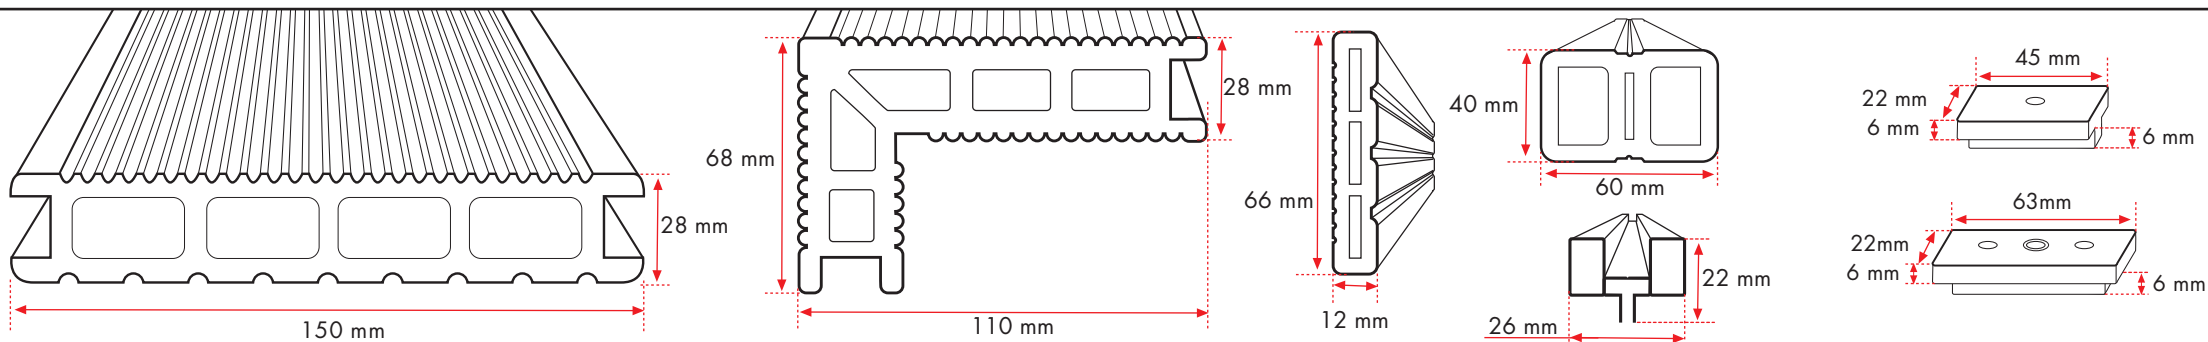

Screws
Data Sheet

Technical
Data Sheet

Installation
Additional
Information

TOOLS

LOW
MAINTENANCE

SPLINTER FREE
& WARM TO TOUCH

min. 25 mm

5 mm

4x40 mm

3.9x32 mm

DURABLE &
UV RESISTANT

HIGH FRICTION
SURFACE

HARD
WEARING

HELPING THE
ENVIRONMENT
>50%

oval

EASY TO WORK
QUICK TO INSTALL