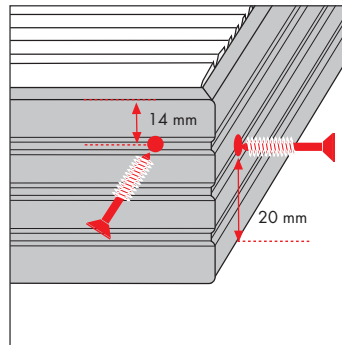

FINISHING COVER STRIP