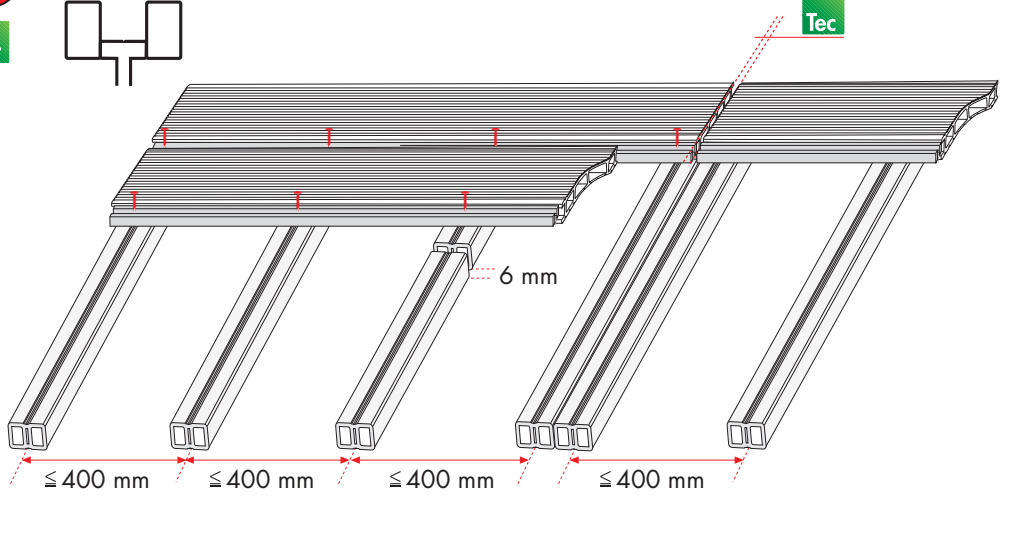

4x40 mm

3.9x32 mm

DURABLE &
UV RESISTANT

HIGH FRICTION
SURFACE

HARD
WEARING

HELPING THE
ENVIRONMENT
>50%

oval

EASY TO WORK
QUICK TO INSTALL

GROUND

A

T-CLIP

Scr

**B**

ALU RAIL

Scr

FINISHING RAIL STEP