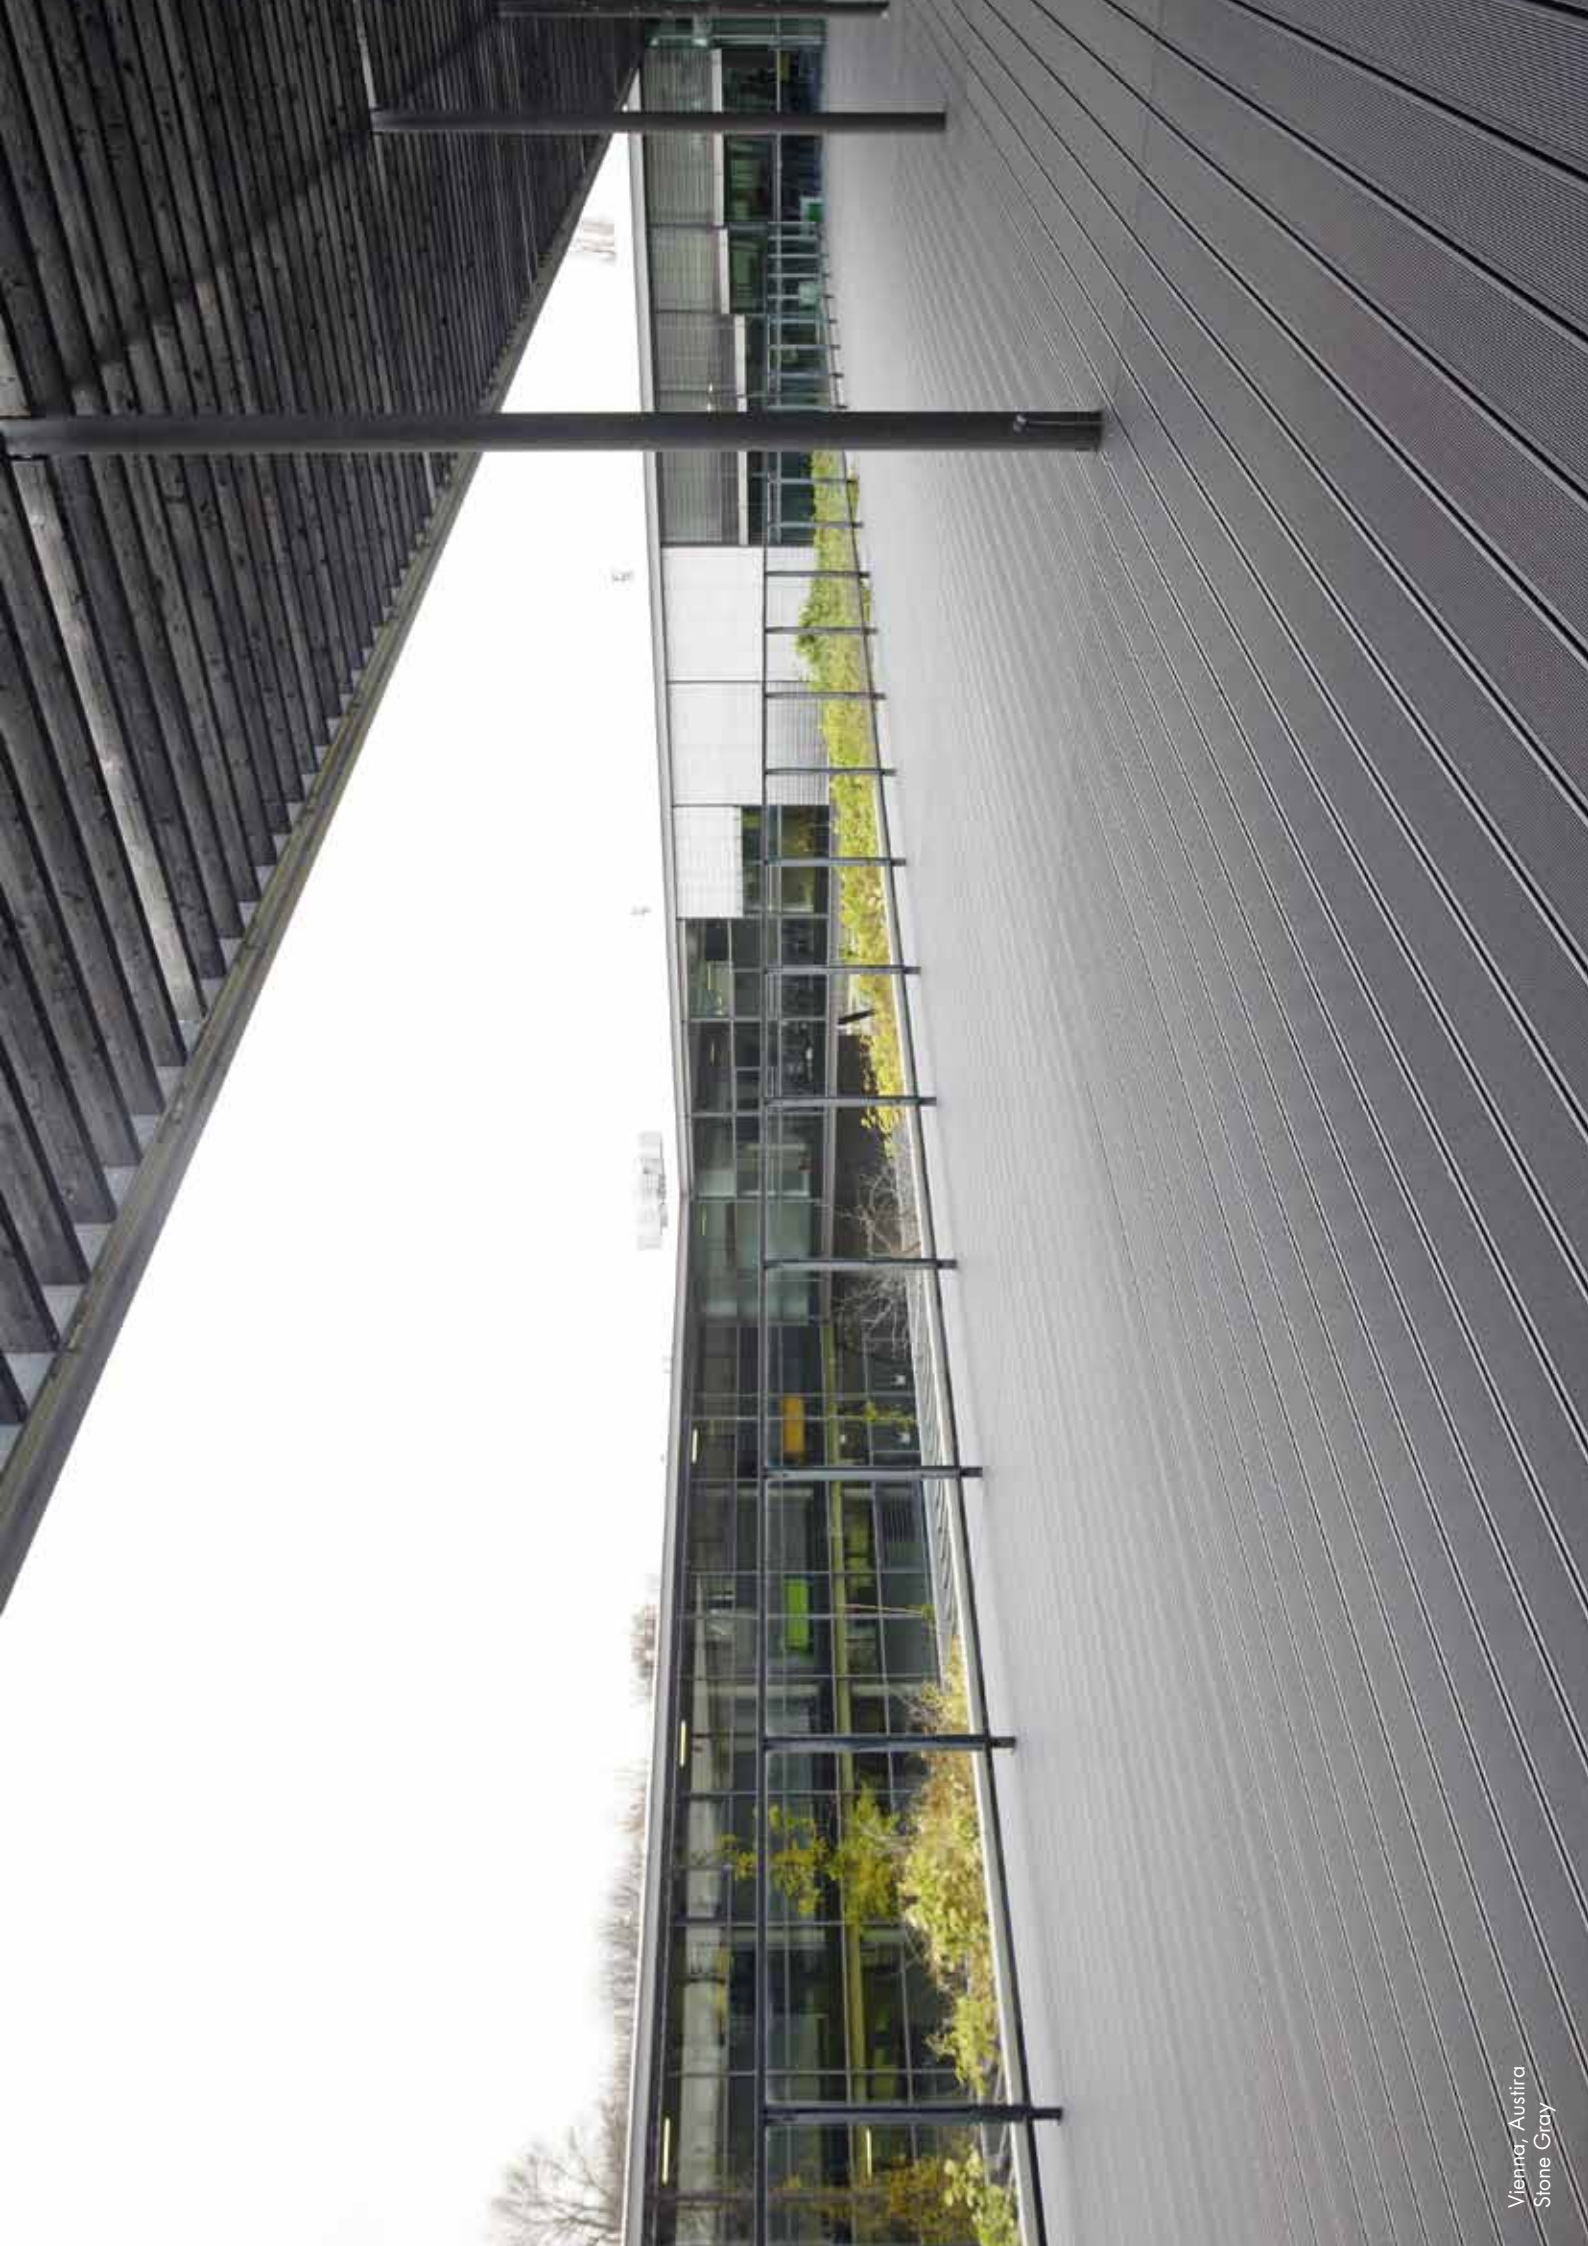

The Biofore Company

UPM

UPM PROFI® DECK – REFERENCES

UPM ProFi® Deck

BOUTIQUE

BILLETAGE

Längenfeld, Austria
Snow Blue

Advanced recycled
raw material