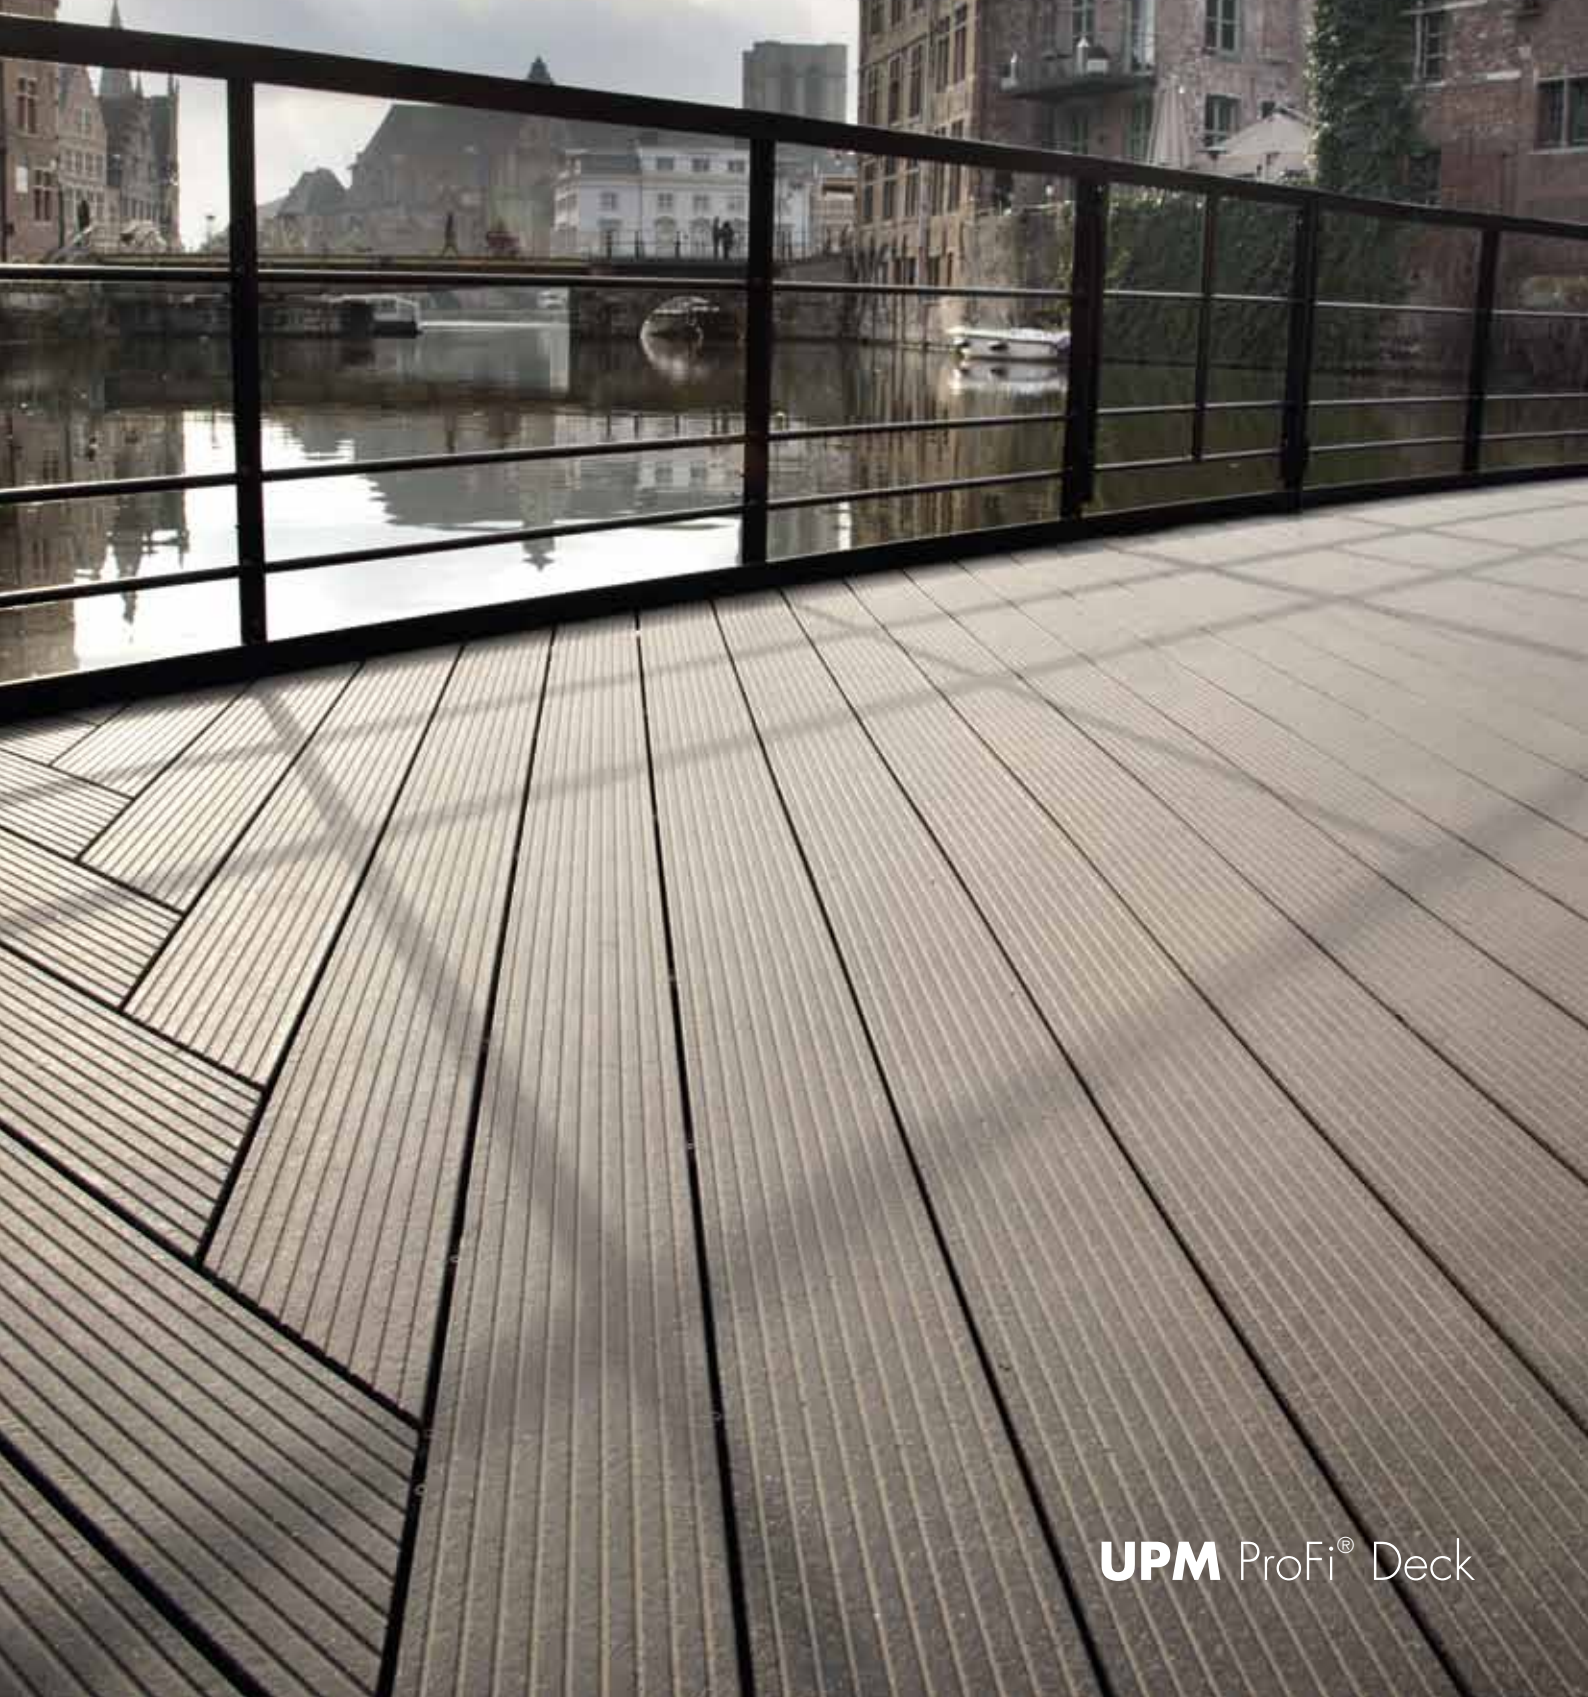

The Biofore Company

UPM

UPM PROFI® DECK – REFERENCES

UPM ProFi® Deck

BOUTIQUE

BILLETAGE

Längenfeld, Austria
Snow Blue

Advanced recycled
raw material