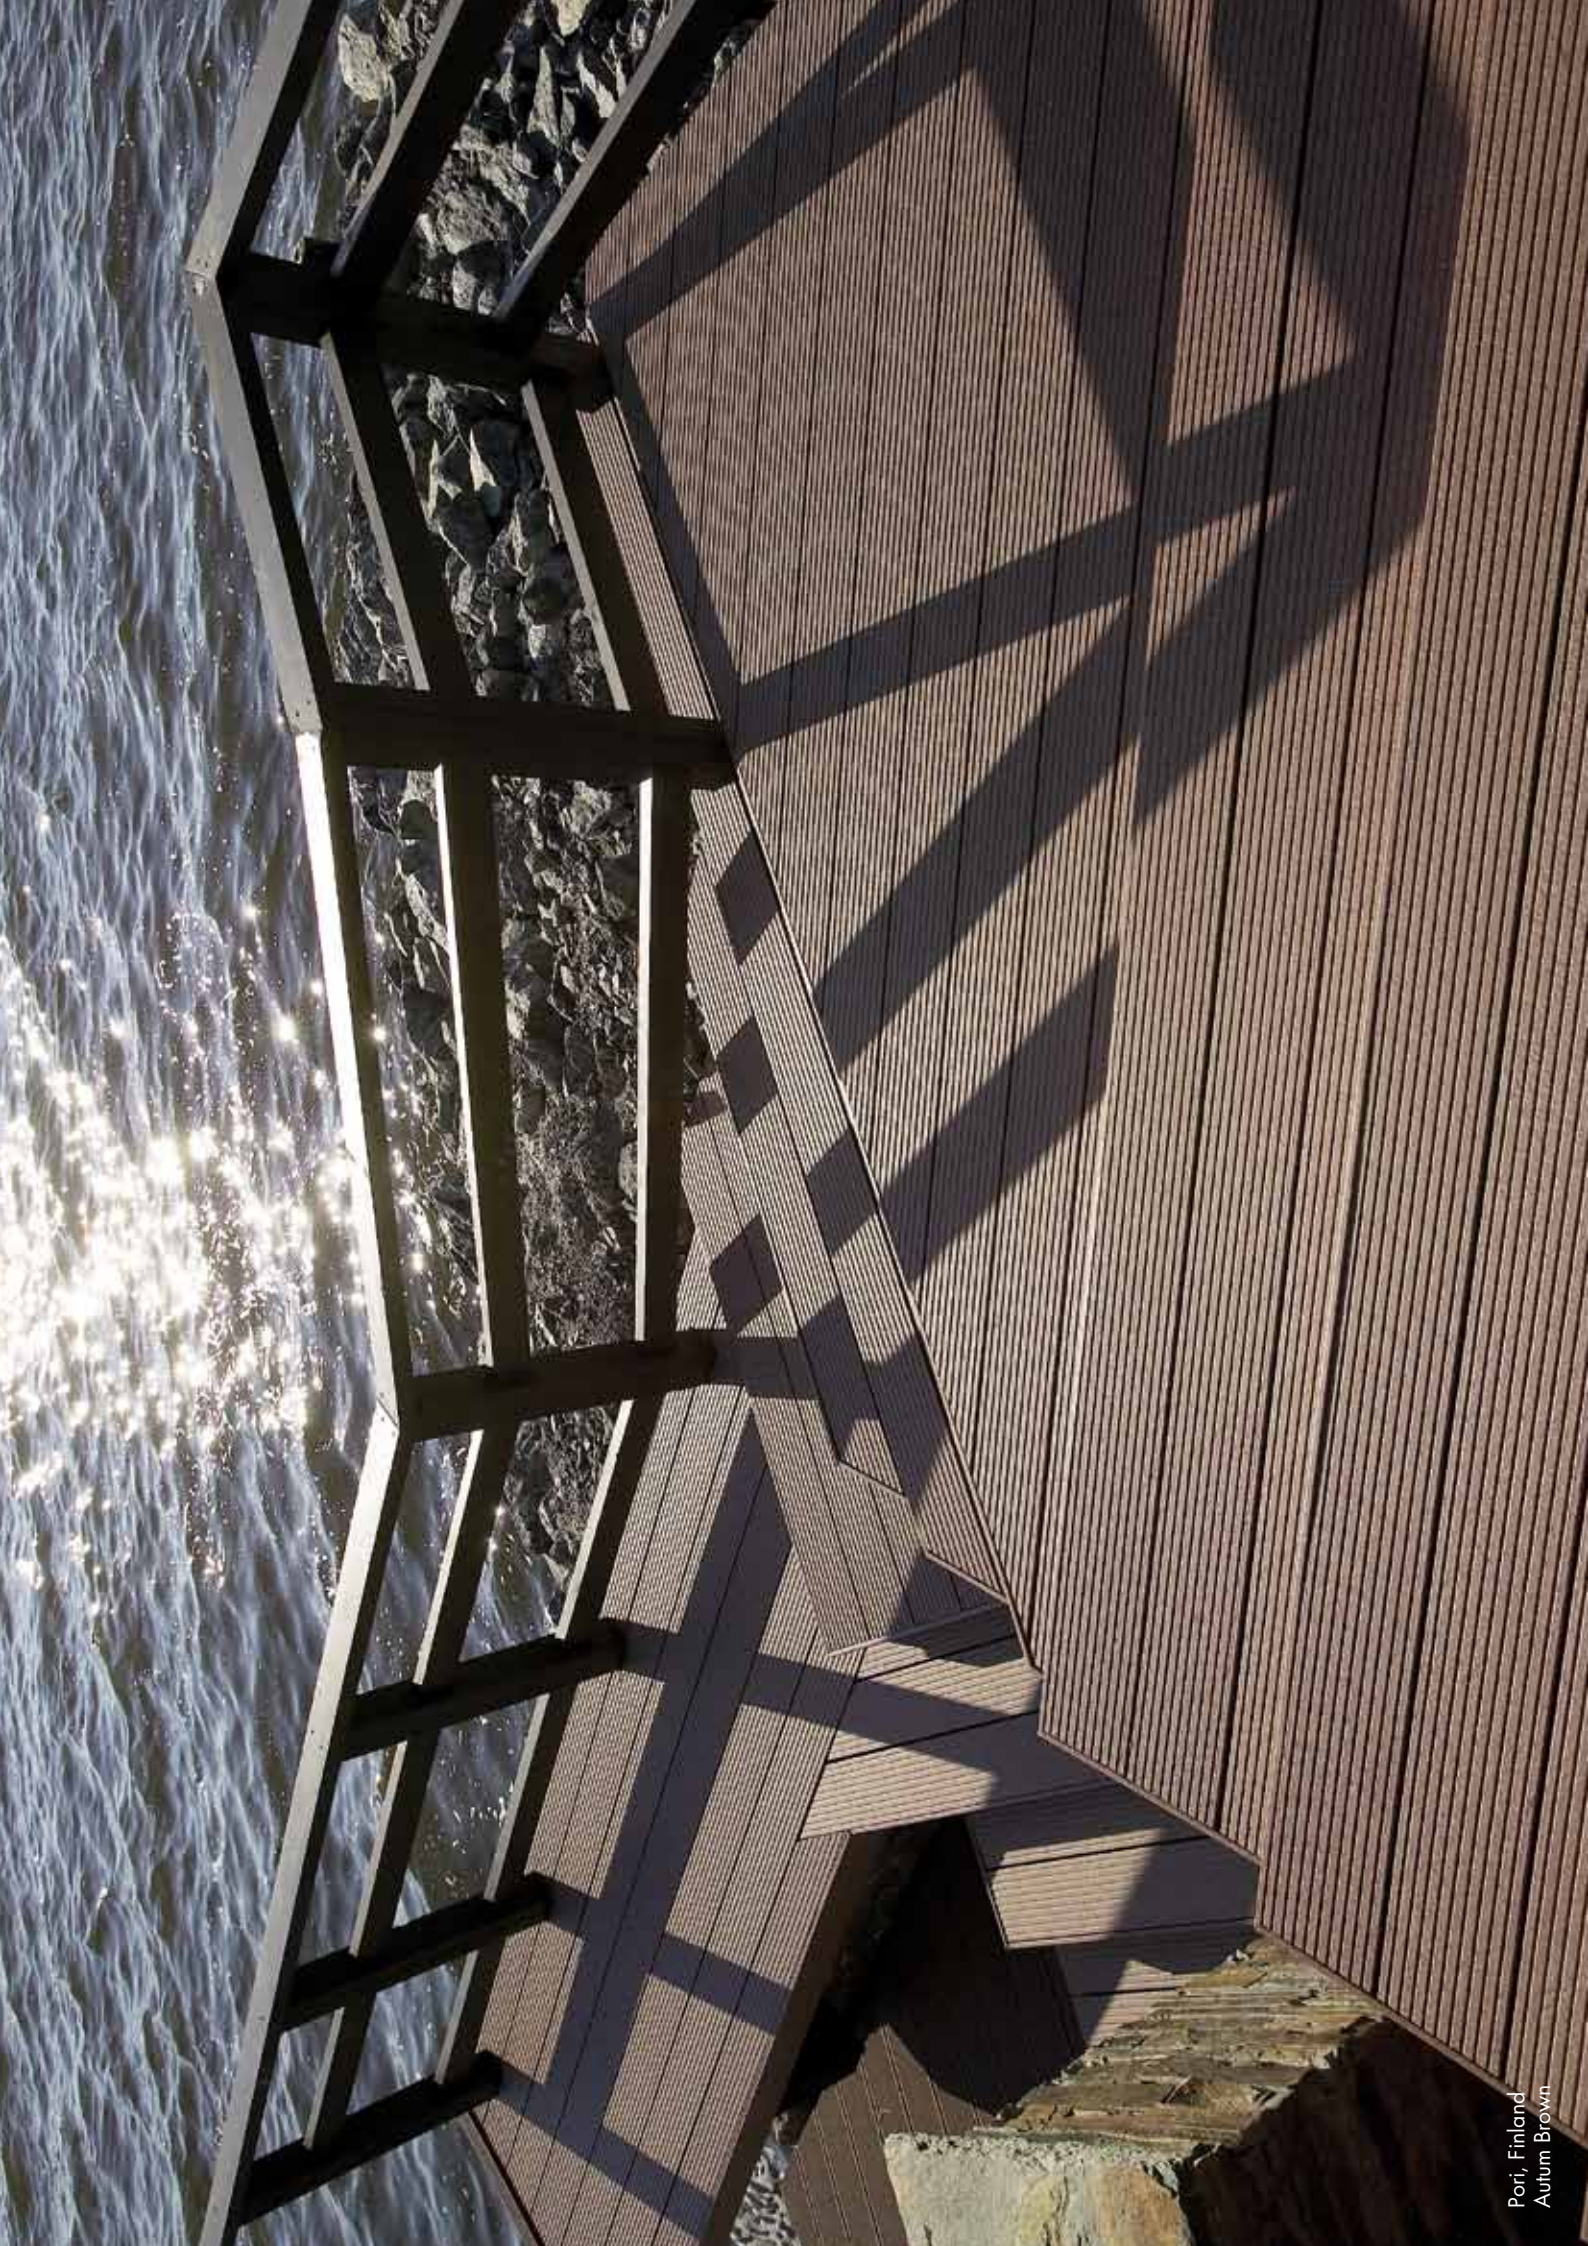

The Biofore Company

UPM

UPM PROFI® DECK – REFERENCES

UPM ProFi® Deck

BOUTIQUE

BILLETAGE

Längenfeld, Austria
Snow Blue

Advanced recycled
raw material