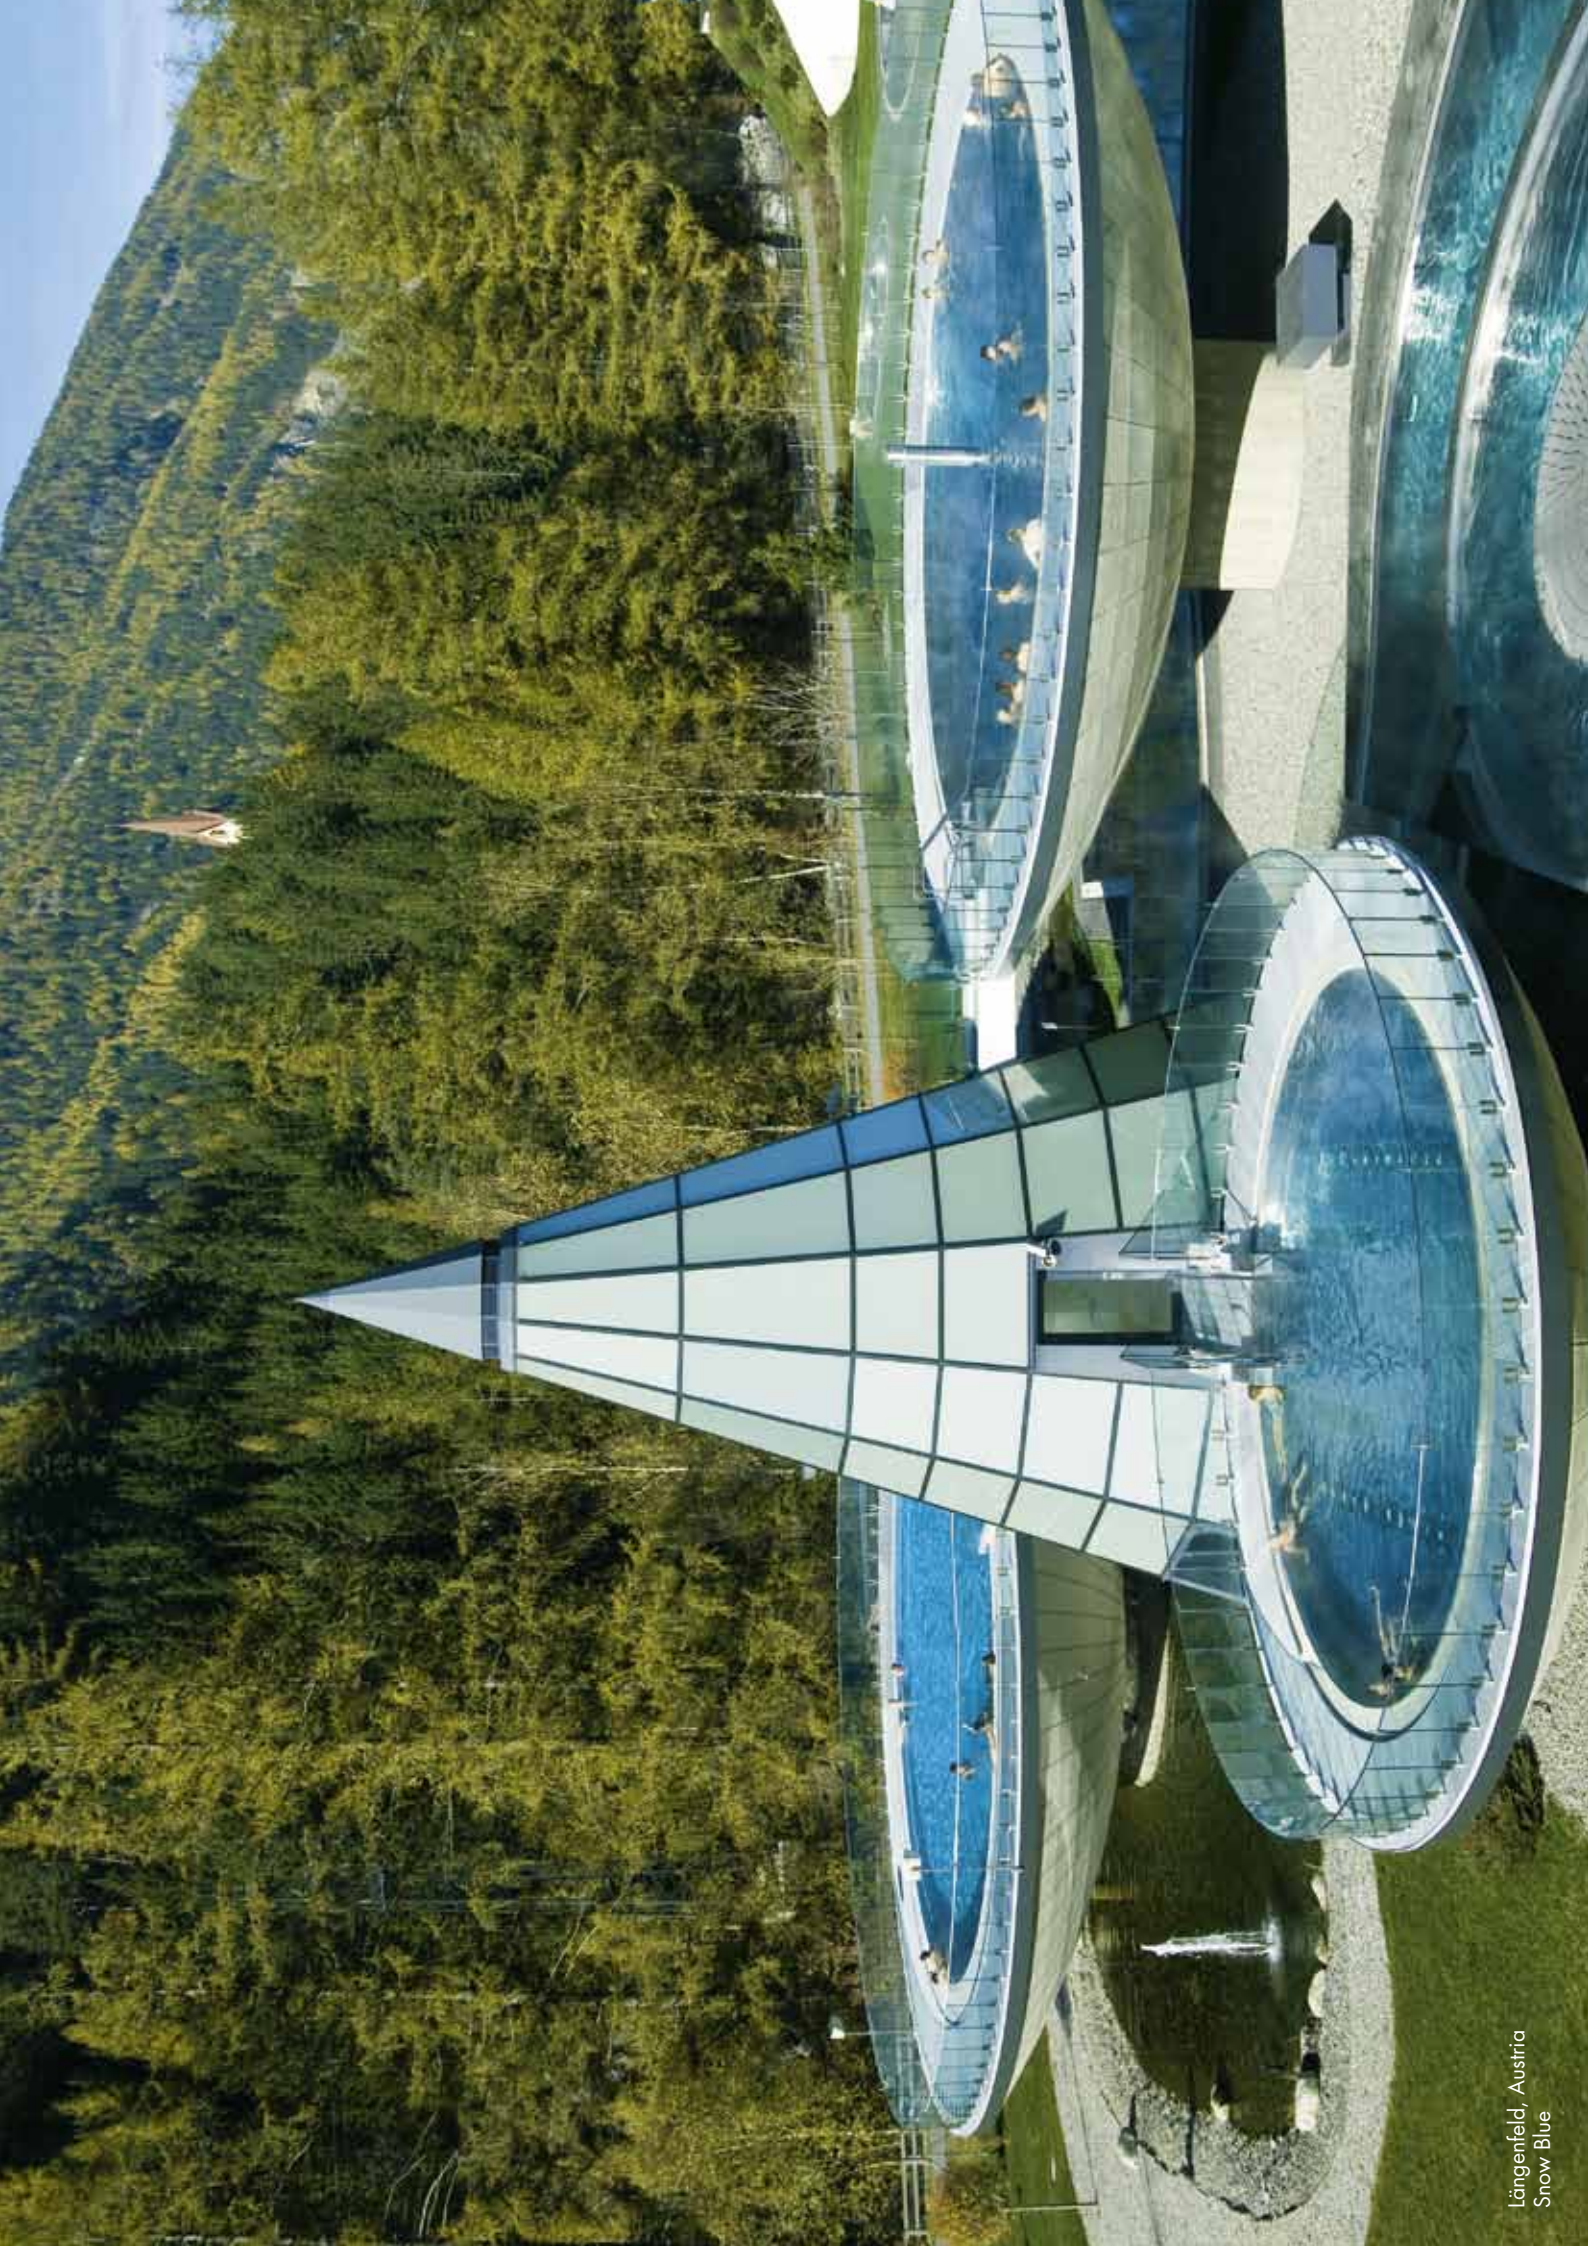

The Biofore Company

UPM

UPM PROFI® DECK – REFERENCES

UPM ProFi® Deck

BOUTIQUE

BILLETAGE

Längenfeld, Austria
Snow Blue

Advanced recycled
raw material