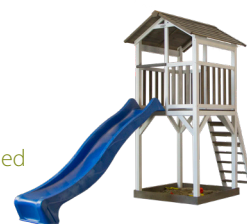

Beach Tower

Article number	C050.016.00
Dimensions	111 x 135 x 133 cm
Platform height	118 cm
Length slide	220 cm
Material	cedar FSC®100% certified
Sandpit	101 x 97 cm
Recommended age	4+ years