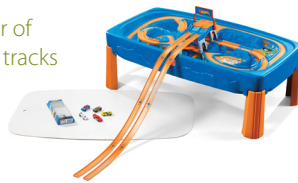

**Hot Wheels™
Car & Track Circuit**

Article number	869600
Dimensions	40.6 x 119.4 x 66 cm
Material	roto-moulded plastic
Recommended age	3+ years
Including	5 Hot Wheels™ cars (assortment pack) and over 1.8 meter of Hot Wheels™ race tracks