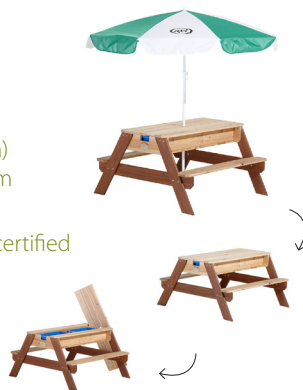

Nick

Article number A031.004.00
Dimensions 80 x 90 x 56 cm
(without umbrella)
125 x 125 x 110 cm
(with umbrella)
Material cedar FSC®100% certified
Recommended age 3+ years
Including umbrella + 2 bins