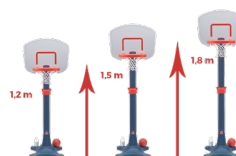

NEW
Shootin' Hoops Pro Basketball Set

Article number 735700
Dimensions Lowest - 168.3 x 73.3 x 93.3 cm
Highest - 228.6 x 73.3 x 93.3 cm
Material roto-moulded plastic
Recommended age 2+ years